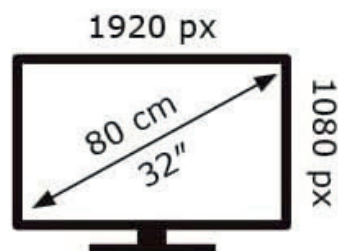

ENERG

TCL

32SF540X1

27 kWh/1000h

ABCDEF**G**

35 kWh/1000h

2019/2013