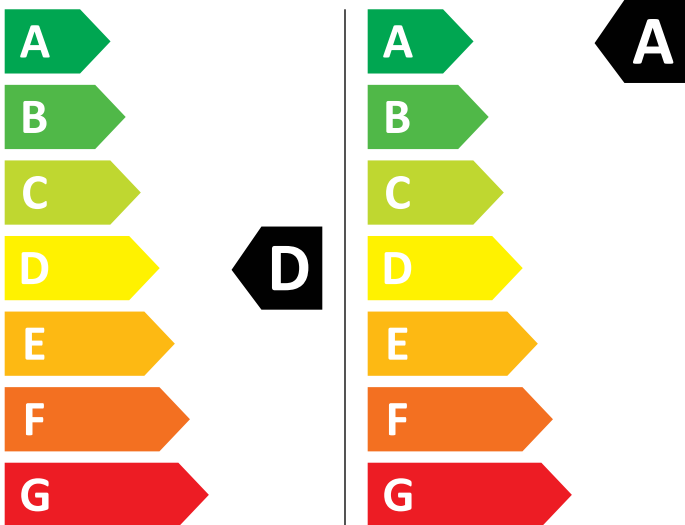

ENERG

Electrolux

EW7W48580B 914610115

325 kWh/100

47 kWh/100

5,0 kg

8,0 kg

65 L