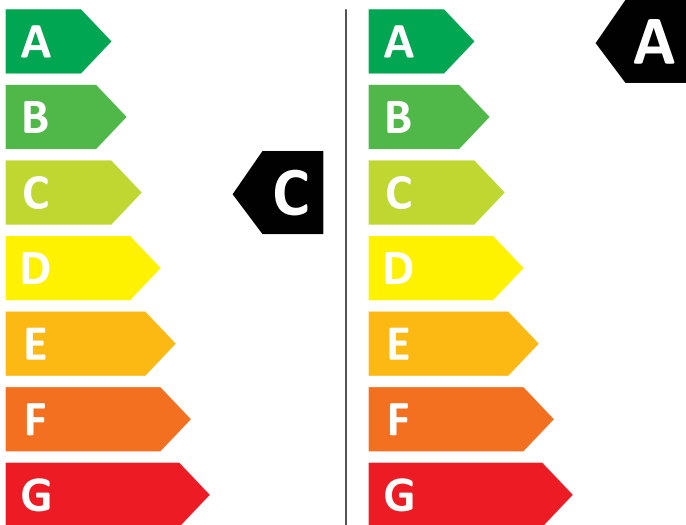

# ENERG

AEG

LWR981605X 914610704

💧 252 kWh/100

💧 51 kWh/100

6,0 kg

10,0 kg

50 L