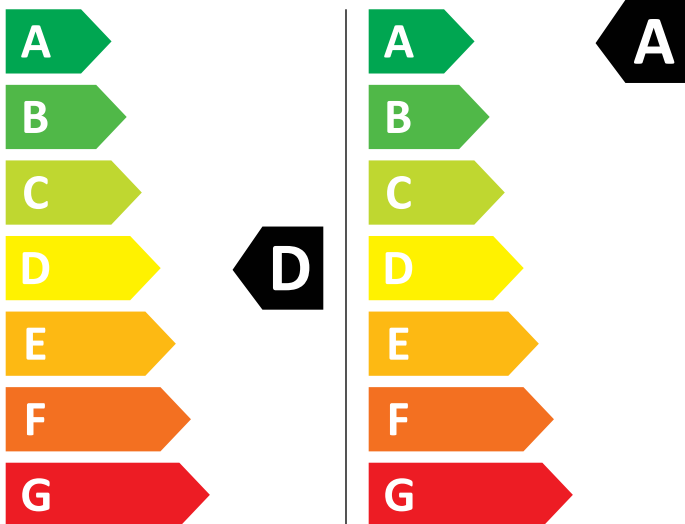

ENERG

AEG

LWR731604B 914610905

307 kWh/100

51 kWh/100

6,0 kg

10,0 kg

75 L